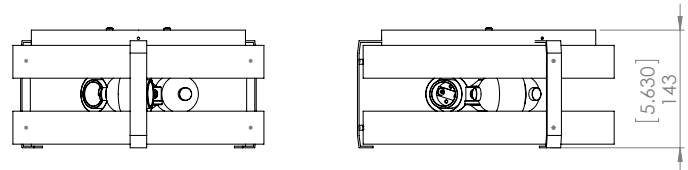

FORT GARRY

| FLUSH MOUNT

SKU | DVP41832

FINISH OPTIONS

Buffed Nickel and Barnwood on Metal (BN+BAW)
Buffed Nickel and Birchwood on Metal (BN+BIW)
Graphite and Ironwood on Metal (GR+IW)

DIMENSIONS

Length / Ø: 12.5"
Width: N/A"
Height: 5.75"
Depth: N/A"
Minimum Height: 7.25"
Maximum Height: 47.25"

LAMPING

Number of Sockets: 3
Wattage of Individual Socket: 70W
Socket Type: Medium Base (E26)
Socket Orientation: Sideways
Lamp Confinement: Fully Open
Voltage: 120V
Dimmable: Yes
Bulbs Not Included

PIPE / CHAIN / CORD INFORMATION

Pipe/Chain Kit Included: Not Included
Pipe Information: N/A
Chain Information: N/A
Wire/Cord Information: 8 Inches
Max Sloped Ceiling Angle: N/A
**Conversion 19° to 45° : ASY0101+Finish (2 loops + 1 chain):
For Additional Cost*