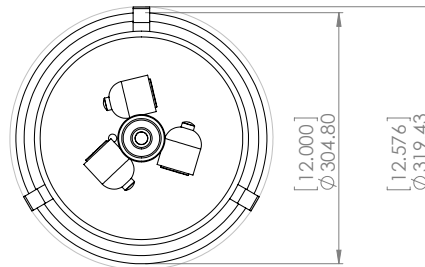

WARRANTY

5 Years Residential
20,000 Hours Commercial